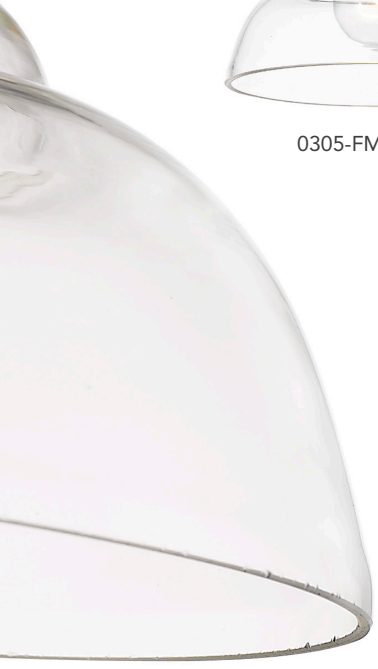

Chrome with Clear Glass

**0305-S** FINISH CODE  

7.5"W x 7"H

1 x 60W(M)

Cable: 10' / Wire: 10' / Rod: NA

**BLK-CLR**

Matte Black with Clear Glass

**CH-CLR**