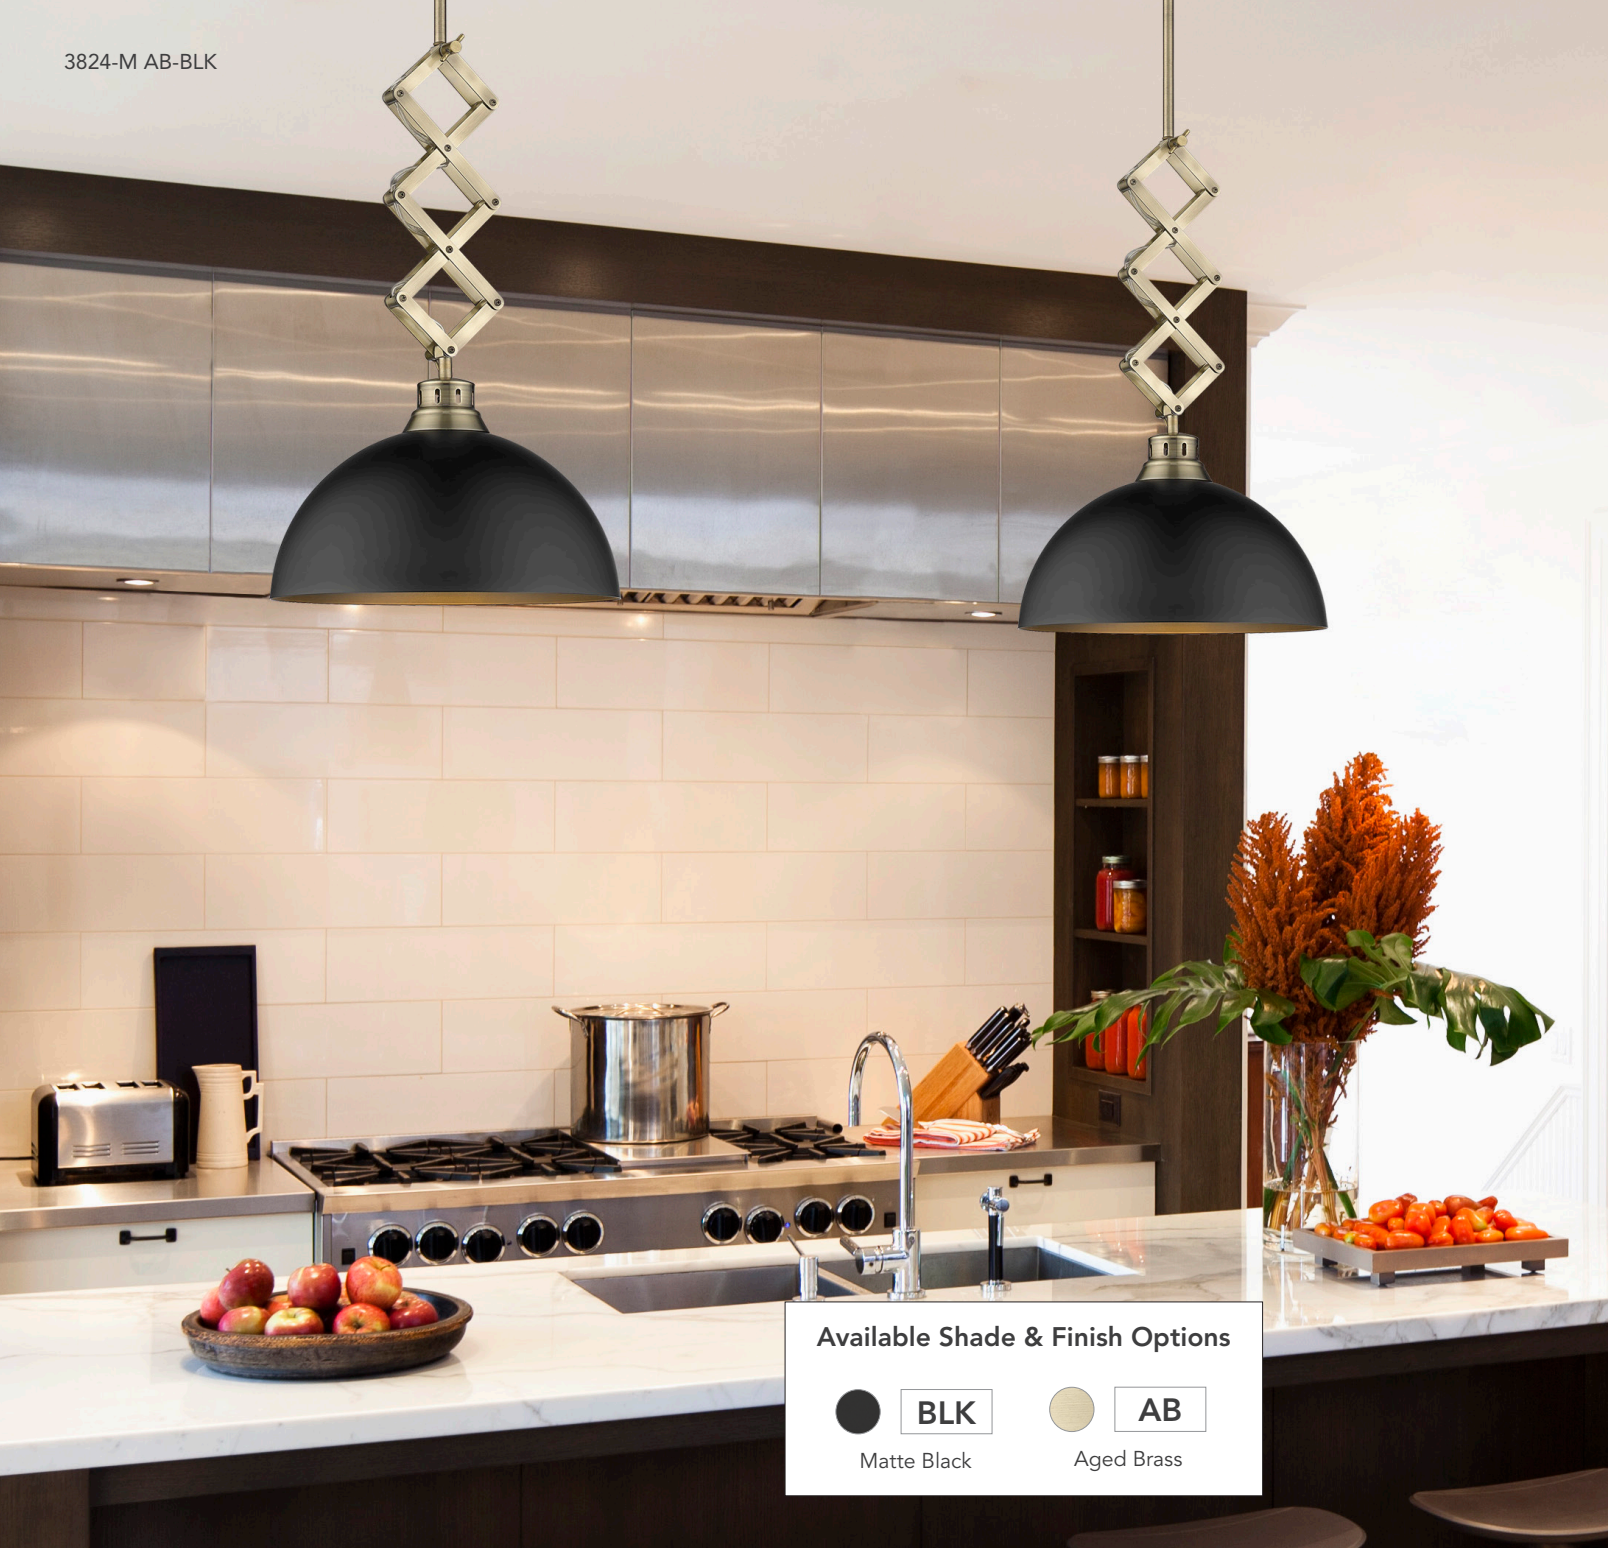

Available Shade & Finish Options

BLK

Matte Black

AB

Aged Brass

HAWTHORN

Aged Brass (AB), Matte Black (BLK)

This industrial-inspired design blends old and new. Hawthorn features accordion style components and thumbscrews. Cut outs on the steel shades are reminiscent of vintage machinery. The interiors of the shades are painted to match the exteriors.