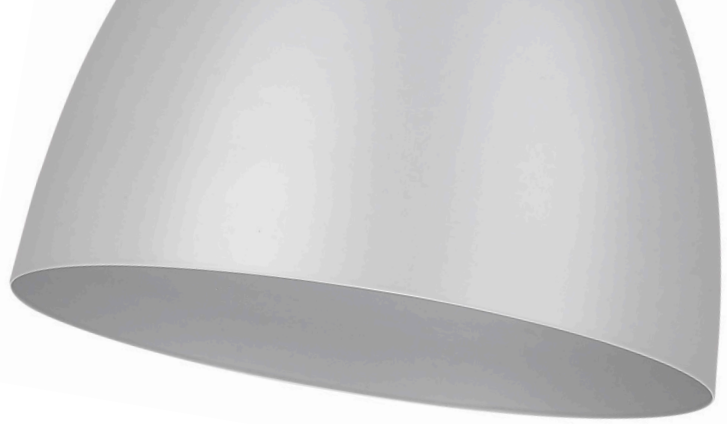

6596-1W PW-MGY

Shade interiors are painted to match the exteriors

ZOEY

Matte Black (BLK),
Olympic Gold (OG), Pewter (PW)

Zoey is proof that simple can be beautiful. The clean, contemporary look gives the fixtures an industrial feel. The silhouette of the metal shade is a modern update to the classic dome shape. Zoey is offered in multiple sizes with a variety of shade and finish options.