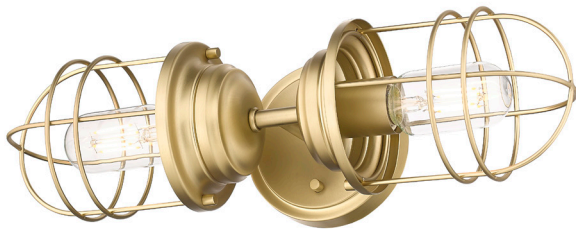

9808-2W BCB ↑ ↓

16.5"W x 4.625"H x 6"E
2 x 60W(M)
Chain: NA / Wire: 8" / Rod: NA